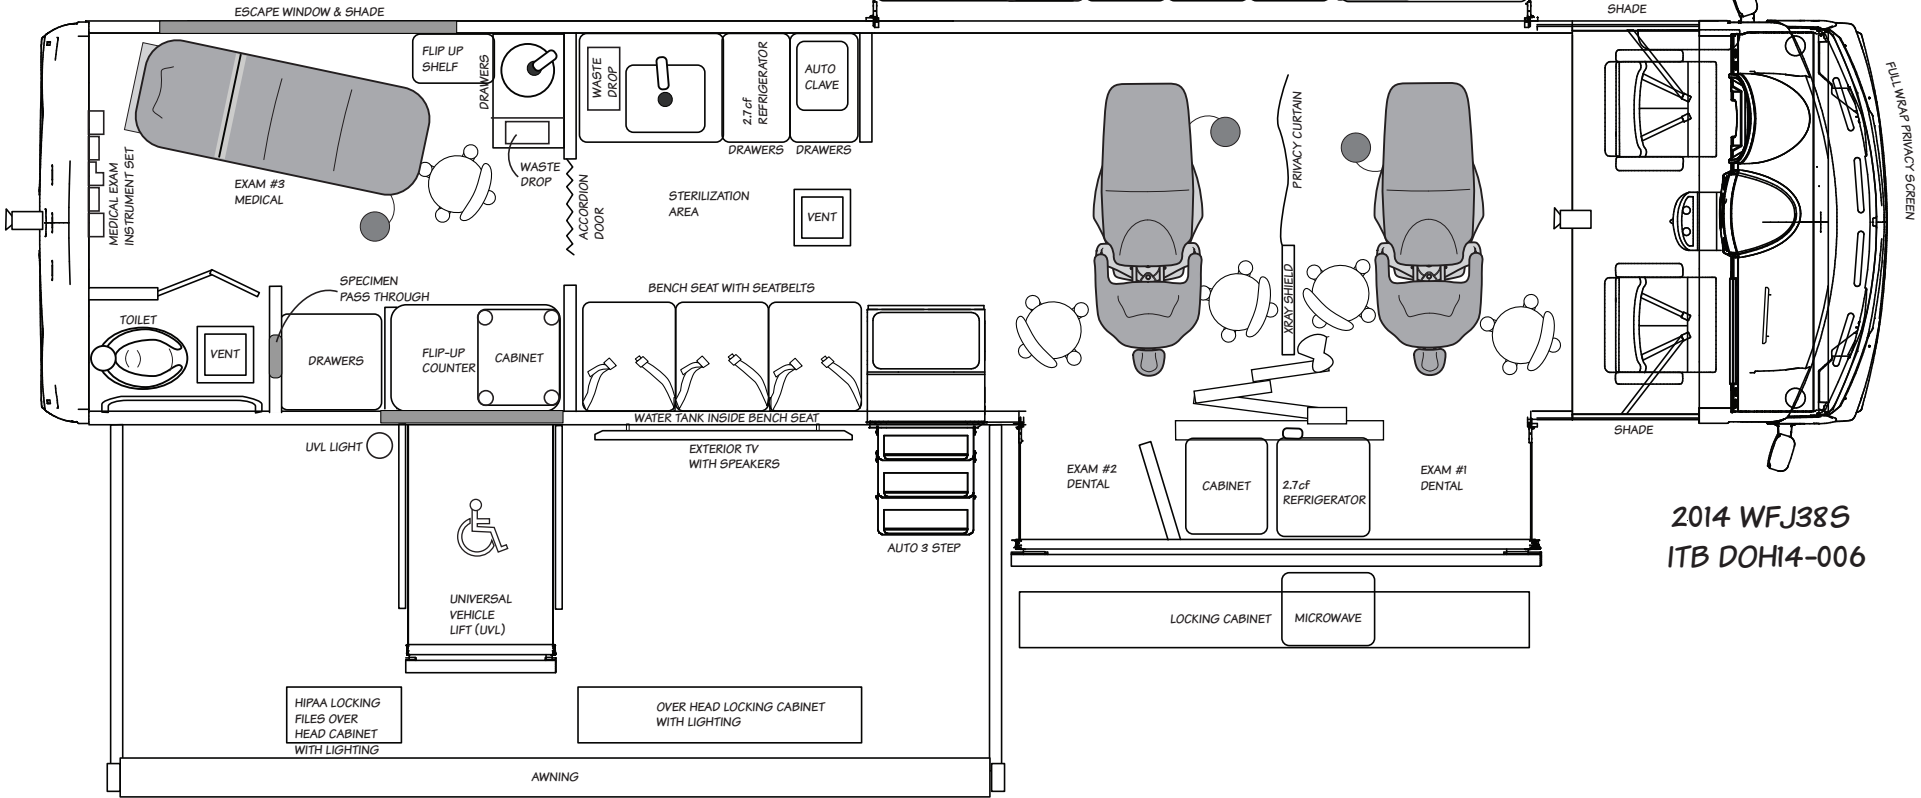

OVER HEAD LOCKING CABINET WITH LIGHTING  
TV

HIPAA LOCKING FILES OVER HEAD CABINET WITH LIGHTING

HIPAA LOCKING FILES OVER HEAD CABINET WITH LIGHTING

DESK CABINETS DRAWERS DRAWERS DRAWERS CABINETS DESK

2014 WFJ385  
ITB DOH14-006